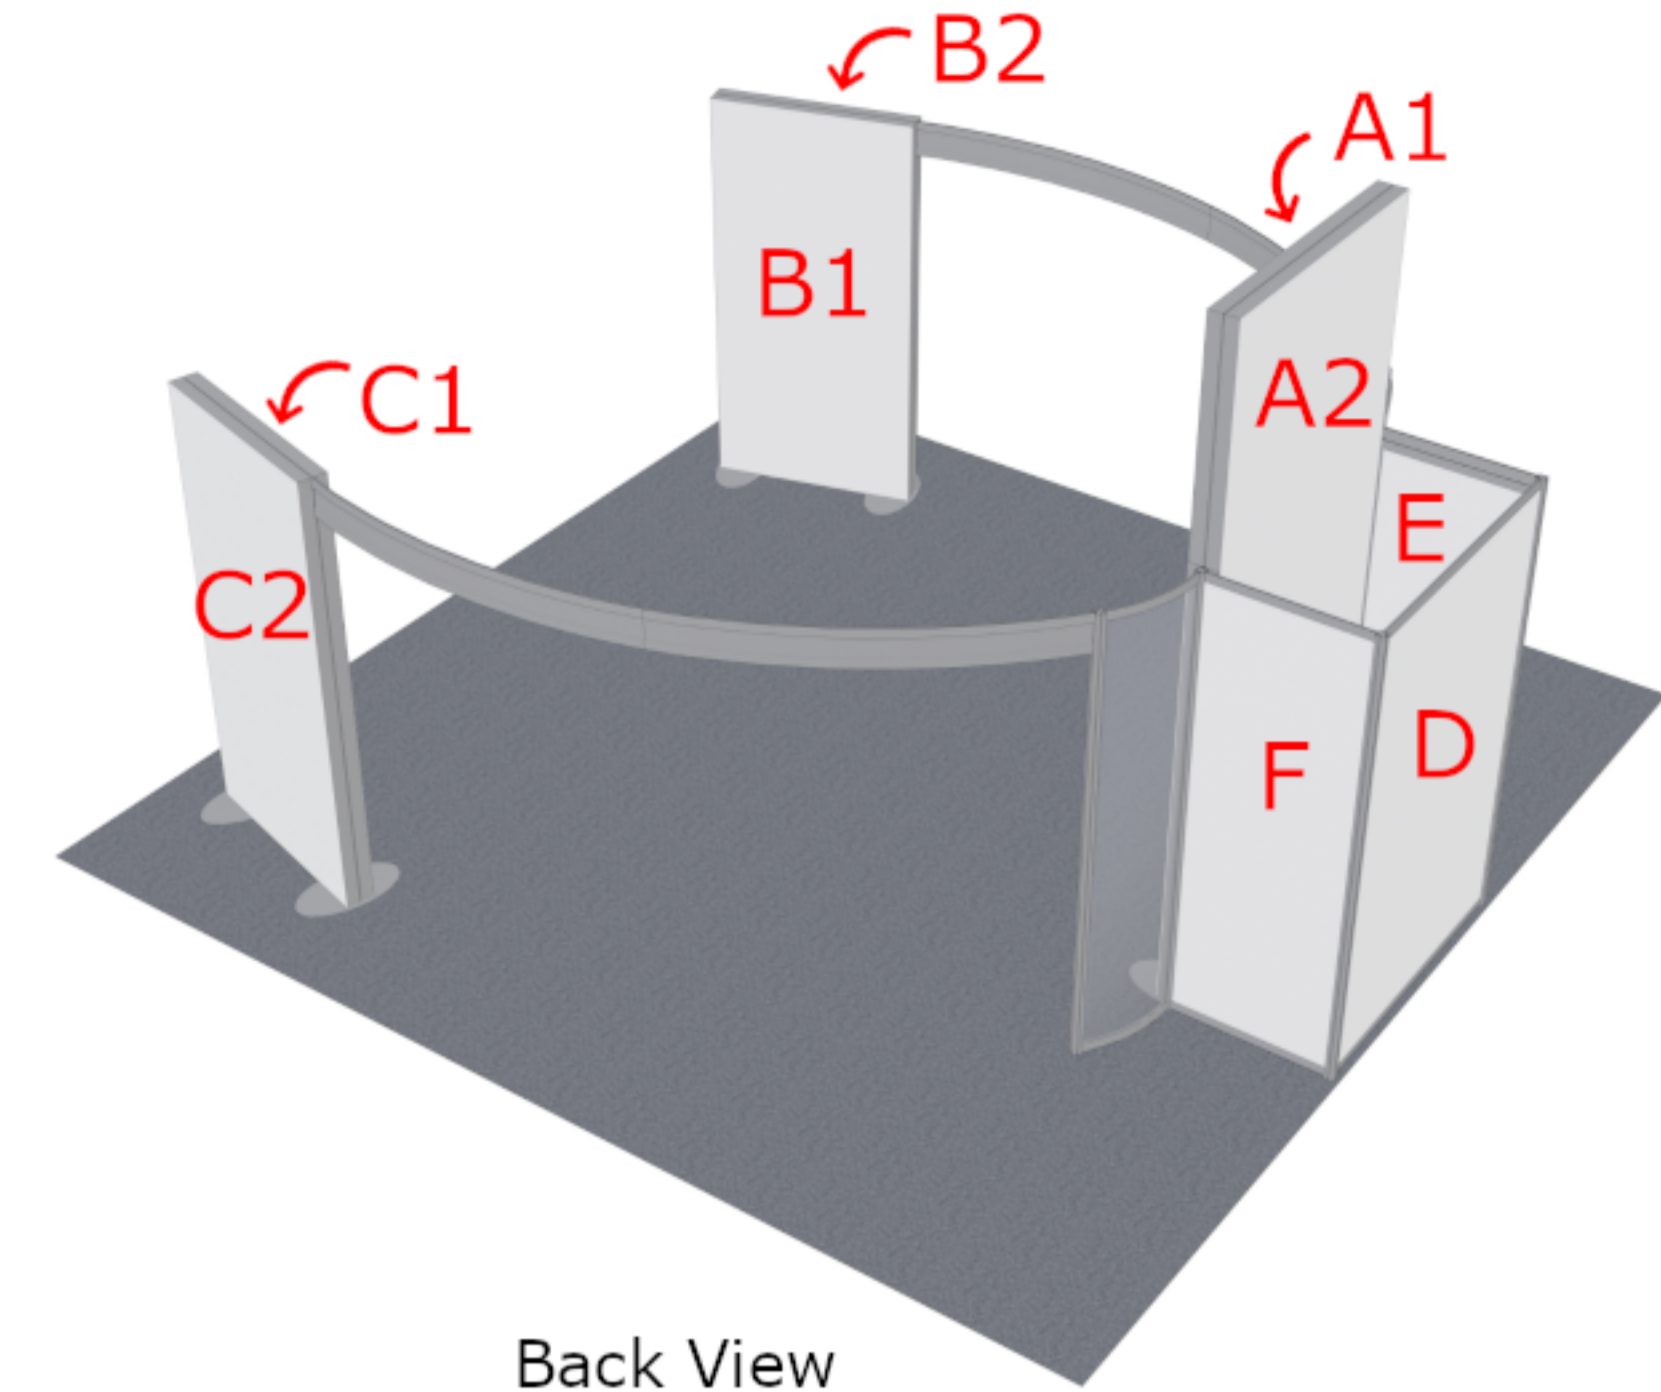

Backlit
SEG Graphic

Safe/Live Area
47.8125" W
x 95.8125" H

Image Area
49.8125" W
x 97.8125" H

A1

Backlit
SEG Graphic

Safe/Live Area
59.8125" W
x 143.8125" H

Image Area
61.8125" W
x 145.8125" H

A2

Backlit
SEG Graphic

Safe/Live Area
59.8125" W
x 143.8125" H

Image Area
61.8125" W
x 145.8125" H

C1

Backlit
SEG Graphic

Safe/Live Area
47.8125" W
x 95.8125" H

Image Area
49.8125" W
x 97.8125" H

C2

Backlit
SEG Graphic

Safe/Live Area
47.8125" W
x 95.8125" H

Image Area
49.8125" W
x 97.8125" H

NOTE: All Raster Art (jpg, tiff, pbg, etc.) must be at least 100 DPI at print size.

Standard kits are often customized. Please check Customer Service to ensure that this template matches your specific job.

Graphic Templates - RE 9146 Lightboxes

Front View

Back View

Dimensions of sintra panels are same as **Image Area**.
1/4" of each edge is covered by the metal frame.

NOTE: All Raster Art (jpg, tiff, pbg, etc.) must be at least 100 DPI at print size.