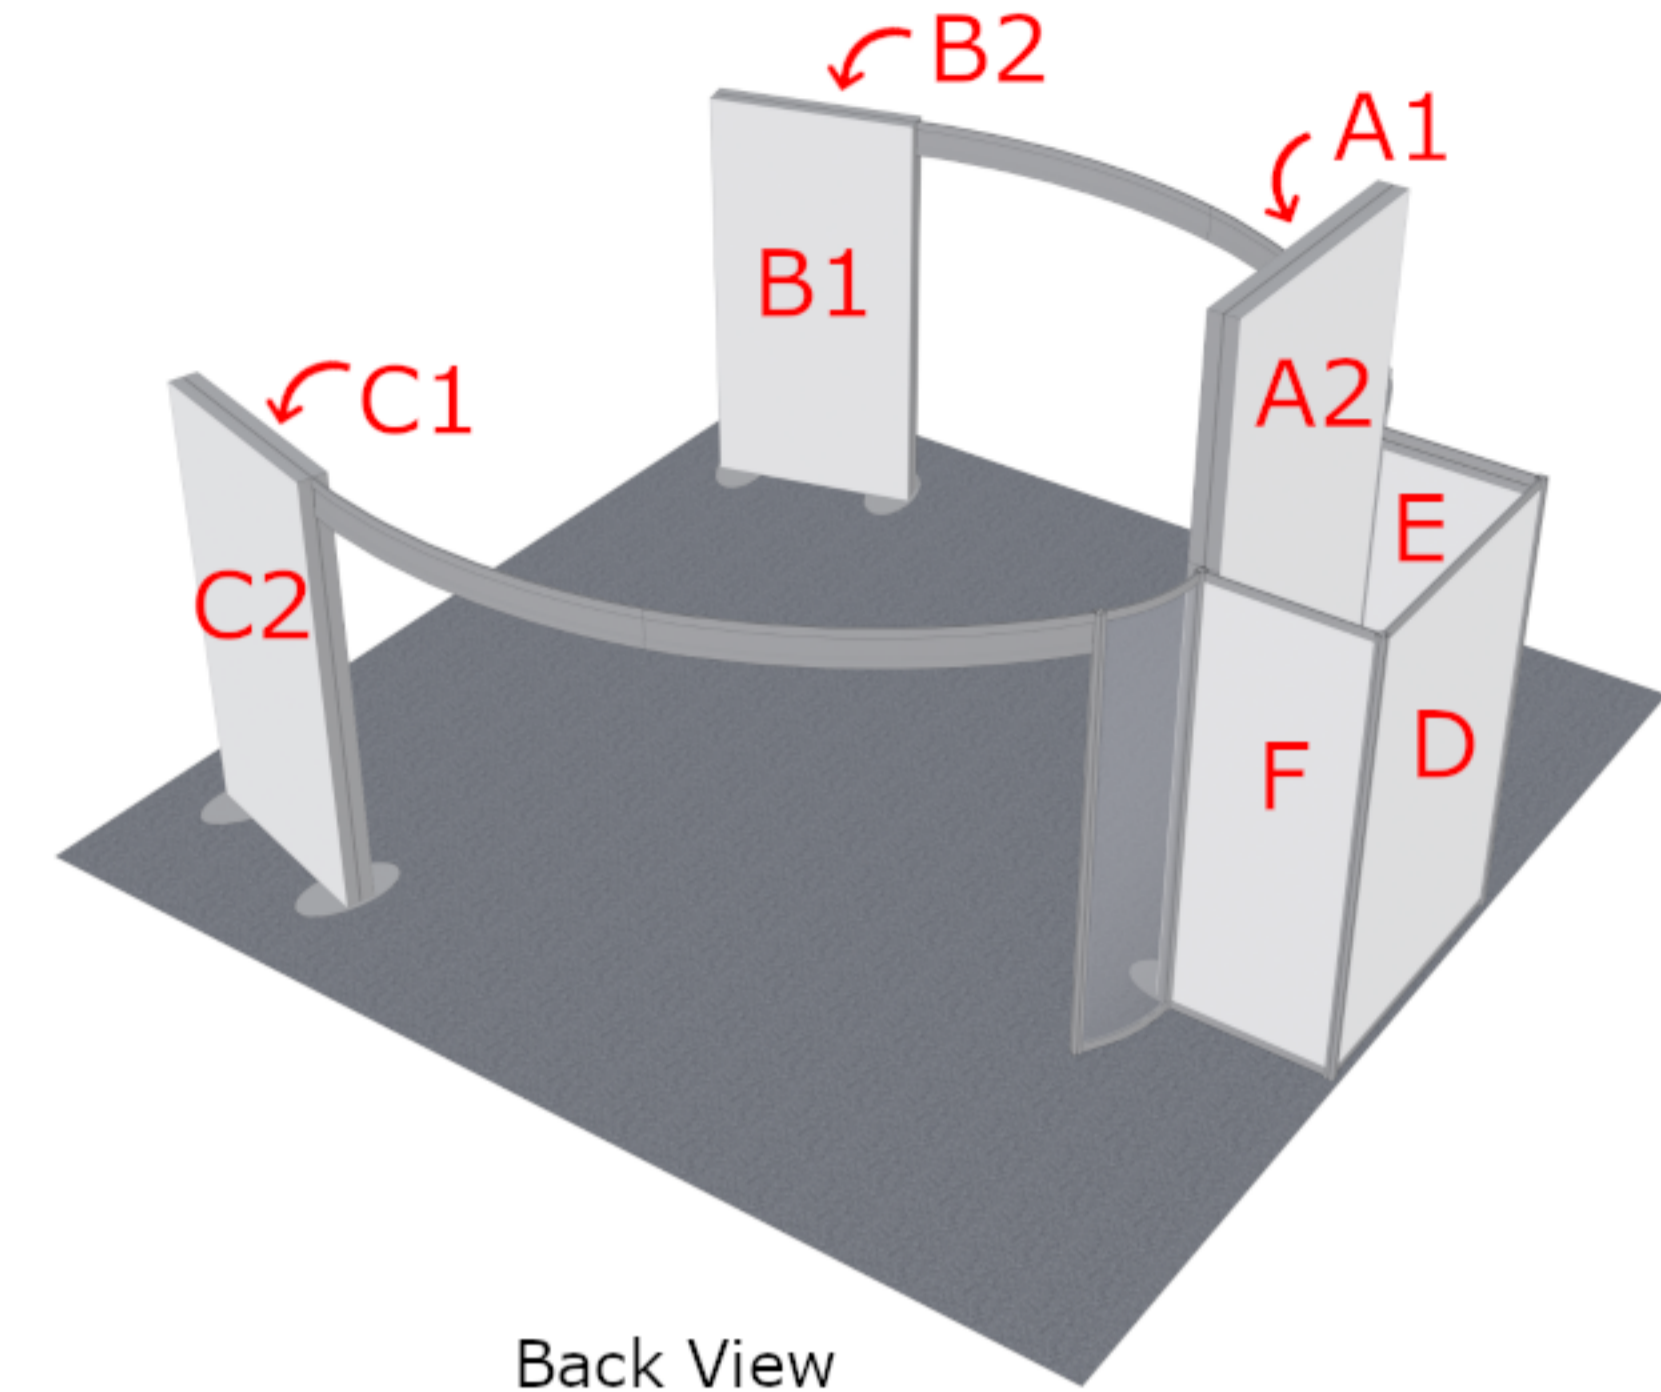

Graphic Templates - RE 9146 Lightboxes

Front View

Back View

B1

Backlit
SEG Graphic

Safe/Live Area
47.8125" W
x 95.8125" H

Image Area
49.8125" W
x 97.8125" H

B2

Backlit
SEG Graphic

Safe/Live Area
47.8125" W
x 95.8125" H

Image Area
49.8125" W
x 97.8125" H

A1

Backlit
SEG Graphic

Safe/Live Area
59.8125" W
x 143.8125" H

Image Area
61.8125" W
x 145.8125" H

A2

Backlit
SEG Graphic

Safe/Live Area
59.8125" W
x 143.8125" H

Image Area
61.8125" W
x 145.8125" H

C1

Backlit
SEG Graphic

Safe/Live Area
47.8125" W
x 95.8125" H

Image Area
49.8125" W
x 97.8125" H

C2

Graphic Templates - RE 9146 Lightboxes

Front View

Back View

Dimensions of sintra panels are same as **Image Area**.
1/4" of each edge is covered by the metal frame.

NOTE: All Raster Art (jpg, tiff, pbg, etc.) must be at least 100 DPI at print size.