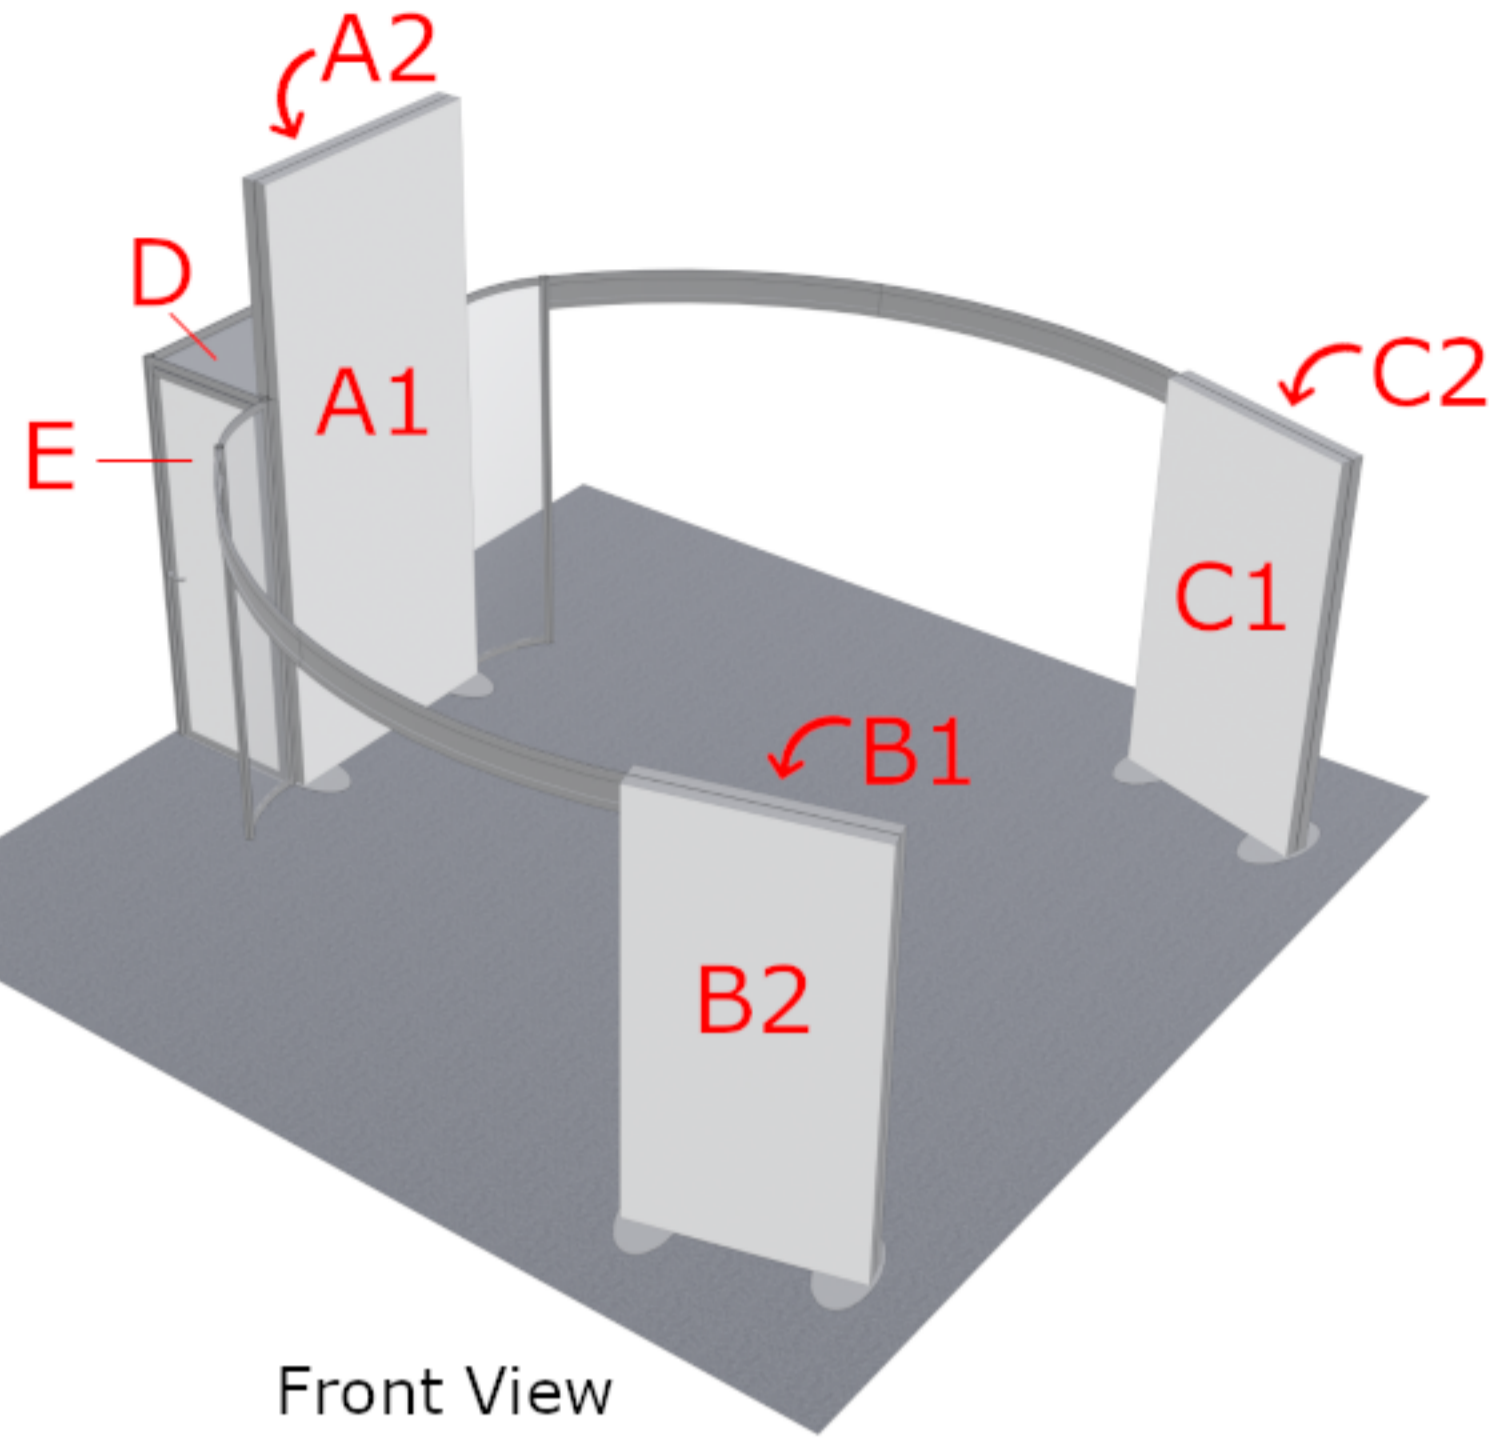

Backlit
SEG Graphic

Safe/Live Area
47.8125" W
x 95.8125" H

Image Area
49.8125" W
x 97.8125" H

A1

Backlit
SEG Graphic

Safe/Live Area
59.8125" W
x 143.8125" H

Image Area
61.8125" W
x 145.8125" H

A2

Backlit
SEG Graphic

Safe/Live Area
59.8125" W
x 143.8125" H

Image Area
61.8125" W
x 145.8125" H

C1

Backlit
SEG Graphic

Safe/Live Area
47.8125" W
x 95.8125" H

Image Area
49.8125" W
x 97.8125" H

C2

Backlit
SEG Graphic

Safe/Live Area
47.8125" W
x 95.8125" H

Image Area
49.8125" W
x 97.8125" H

NOTE: All Raster Art (jpg, tiff, pbg, etc.) must be at least 100 DPI at print size.

Standard kits are often customized. Please check Customer Service to ensure that this template matches your specific job.

Graphic Templates - RE 9146 Lightboxes

Front View

Back View

Dimensions of sintra panels are same as **Image Area**.
1/4" of each edge is covered by the metal frame.

NOTE: All Raster Art (jpg, tiff, pbg, etc.) must be at least 100 DPI at print size.