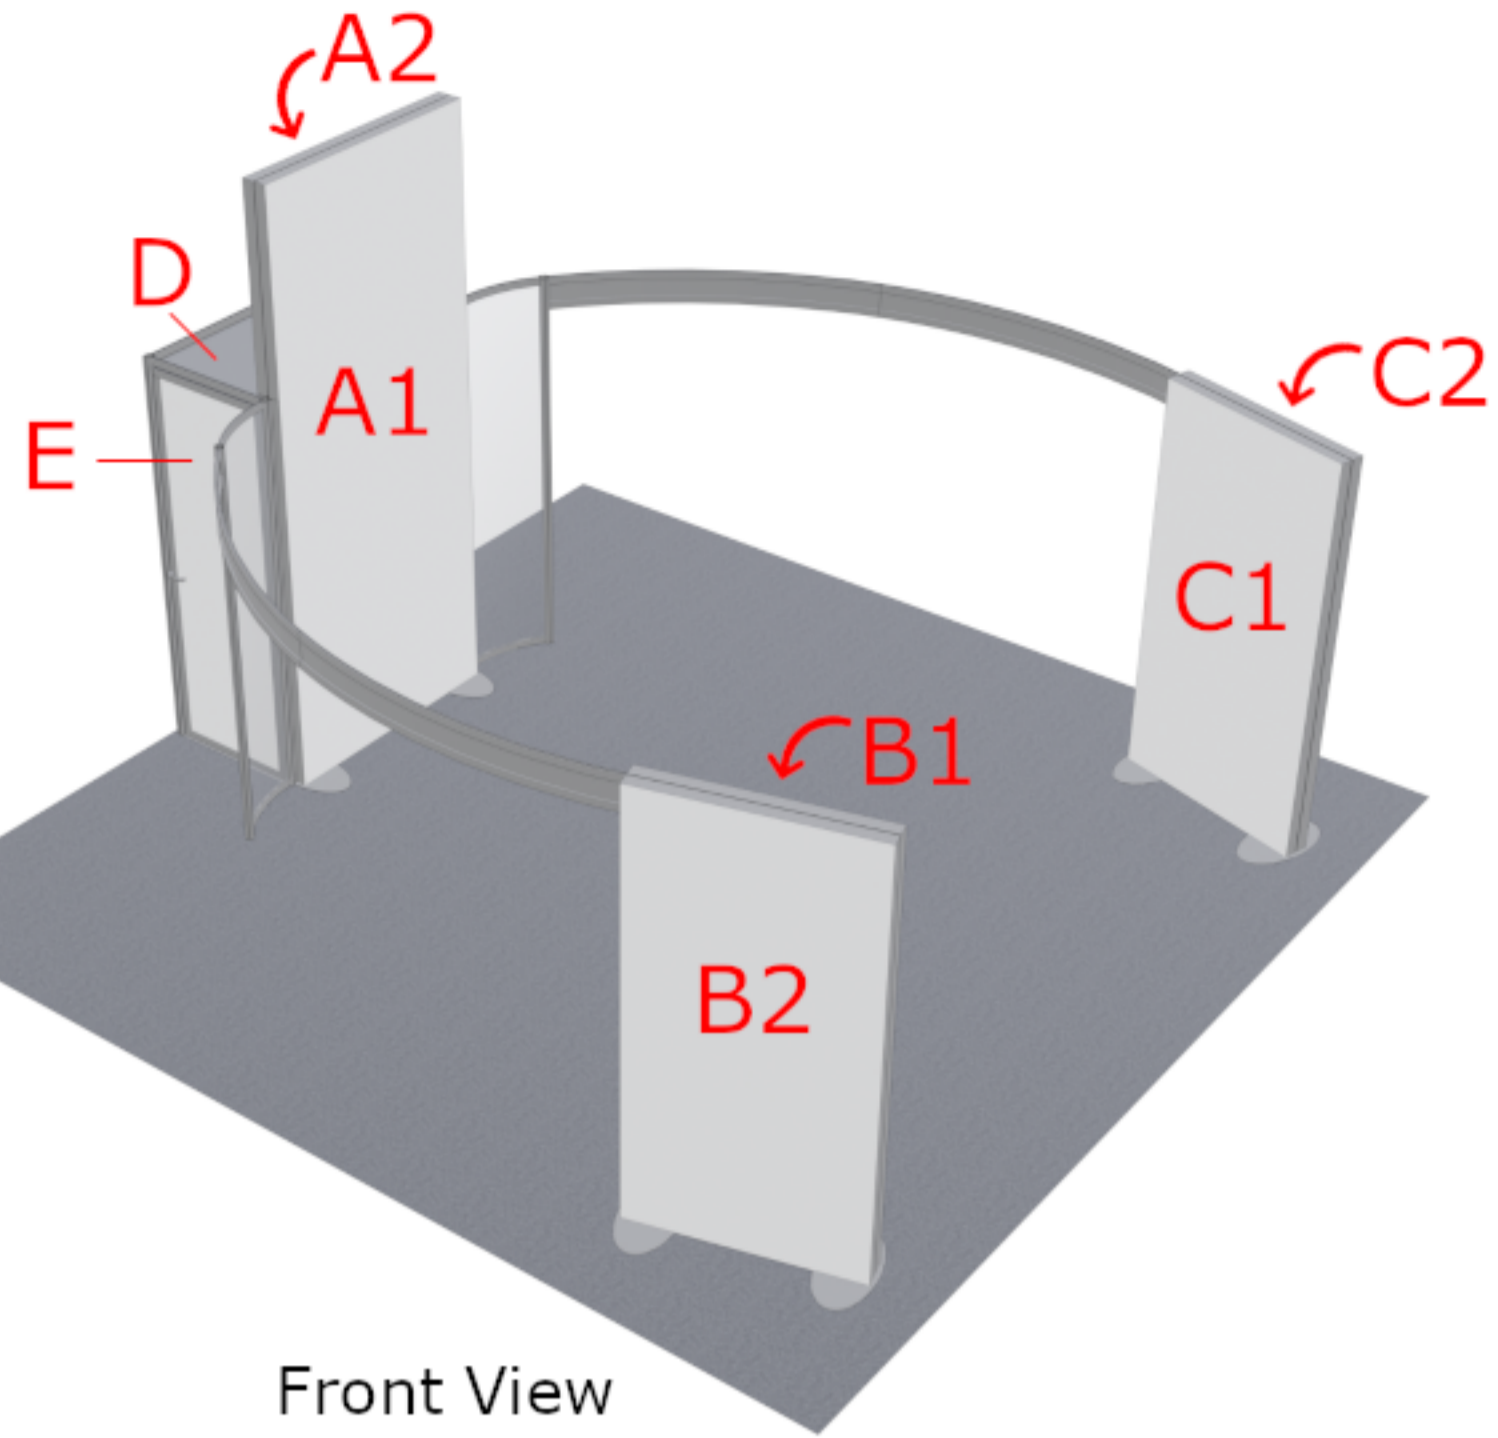

Graphic Templates - RE 9146 Lightboxes

Front View

Back View

B1

Backlit
SEG Graphic

Safe/Live Area
47.8125" W
x 95.8125" H

Image Area
49.8125" W
x 97.8125" H

B2

Backlit
SEG Graphic

Safe/Live Area
47.8125" W
x 95.8125" H

Image Area
49.8125" W
x 97.8125" H

A1

Backlit
SEG Graphic

Safe/Live Area
59.8125" W
x 143.8125" H

Image Area
61.8125" W
x 145.8125" H

A2

Backlit
SEG Graphic

Safe/Live Area
59.8125" W
x 143.8125" H

Image Area
61.8125" W
x 145.8125" H

C1

Backlit
SEG Graphic

Safe/Live Area
47.8125" W
x 95.8125" H

Image Area
49.8125" W
x 97.8125" H

C2

Graphic Templates - RE 9146 Lightboxes

Front View

Back View

Dimensions of sintra panels are same as **Image Area**.
1/4" of each edge is covered by the metal frame.

NOTE: All Raster Art (jpg, tiff, pbg, etc.) must be at least 100 DPI at print size.